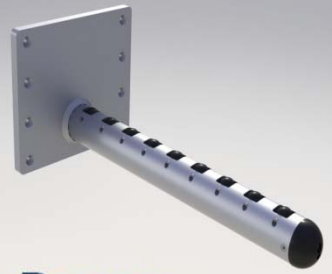

alum-a-lift

7909 US HWY 78 | Winston, GA 30187 | (770) 489-0328 | application@alum-a-lift.com

ROLL HANDLING SOLUTIONS

MANUFACTURERS OF ERGONOMIC LIFTING DEVICES FOR RAISING, LOWERING, MOVING, POSITIONING, MANIPULATING AND HOLDING OBJECTS TOO HEAVY FOR THE UNAIDED HUMAN.

Clamps

Booms

Troughs & Cradles

Expanding Mandrels

**CUSTOM SOLUTIONS
FOR EVERY ROLL
HANDLING APPLICATION**

Pallet Dolly's

Anti-Telescoping Devices

Custom Carts