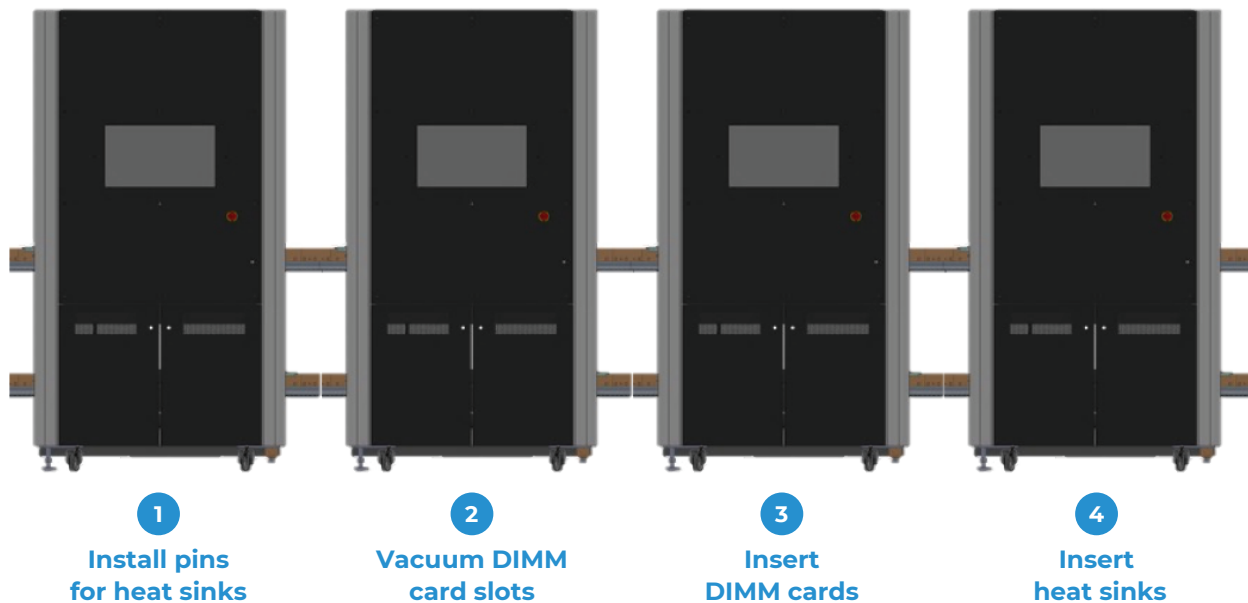

## Ideal for product assembly and inspection of networking equipment

Firewall

Router

Switch

## Example: Assembly of heat sinks and DIMM

Networking equipment such as firewalls contain heat sinks and DIMM cards which need to be assembled onto circuit boards. The Bright Machines Microfactory has end of arm tools which can be used to cost effectively perform the assembly procedure. For example, one networking equipment manufacturer saw a 69% reduction in the cost per unit when assembling heat sinks and DIMM cards using a four cell microfactory as compared to performing the assembly using human operators.